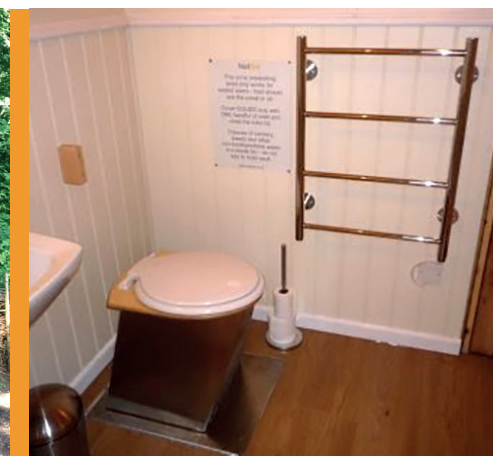

NatSol the remote toilet specialists

Introducing the **Compact Toilet**. A stand alone toilet for low use sites such as private gardens, summerhouses and occasionally used public sites which are regularly maintained.

- ✓ A small composting toilet for remote sites.
- ✓ No mains services required.
- ✓ No freezing risk.
- ✓ Robust urine separation.
- ✓ A waterless urinal for men can be provided.
- ✓ Alcohol gel dispenser recommended.
- ✓ Can be set up for wheelchair accessibility.
- ✓ Solid wastes removed for composting elsewhere on site.
- ✓ Urine diverted to soakaway in ground.
- ✓ No chemicals, no smells.
- ✓ Can be installed in a day in a suitably prepared building.
- ✓ No machinery required for installation.

www.natsol.co.uk/compact-toilet

Prices:

The prices, with and without a NatSol building, can be seen on the accompanying price list.

Prices are ex VAT, delivery and installation.

Delivery is charged at cost.

Installation by your own contractor.